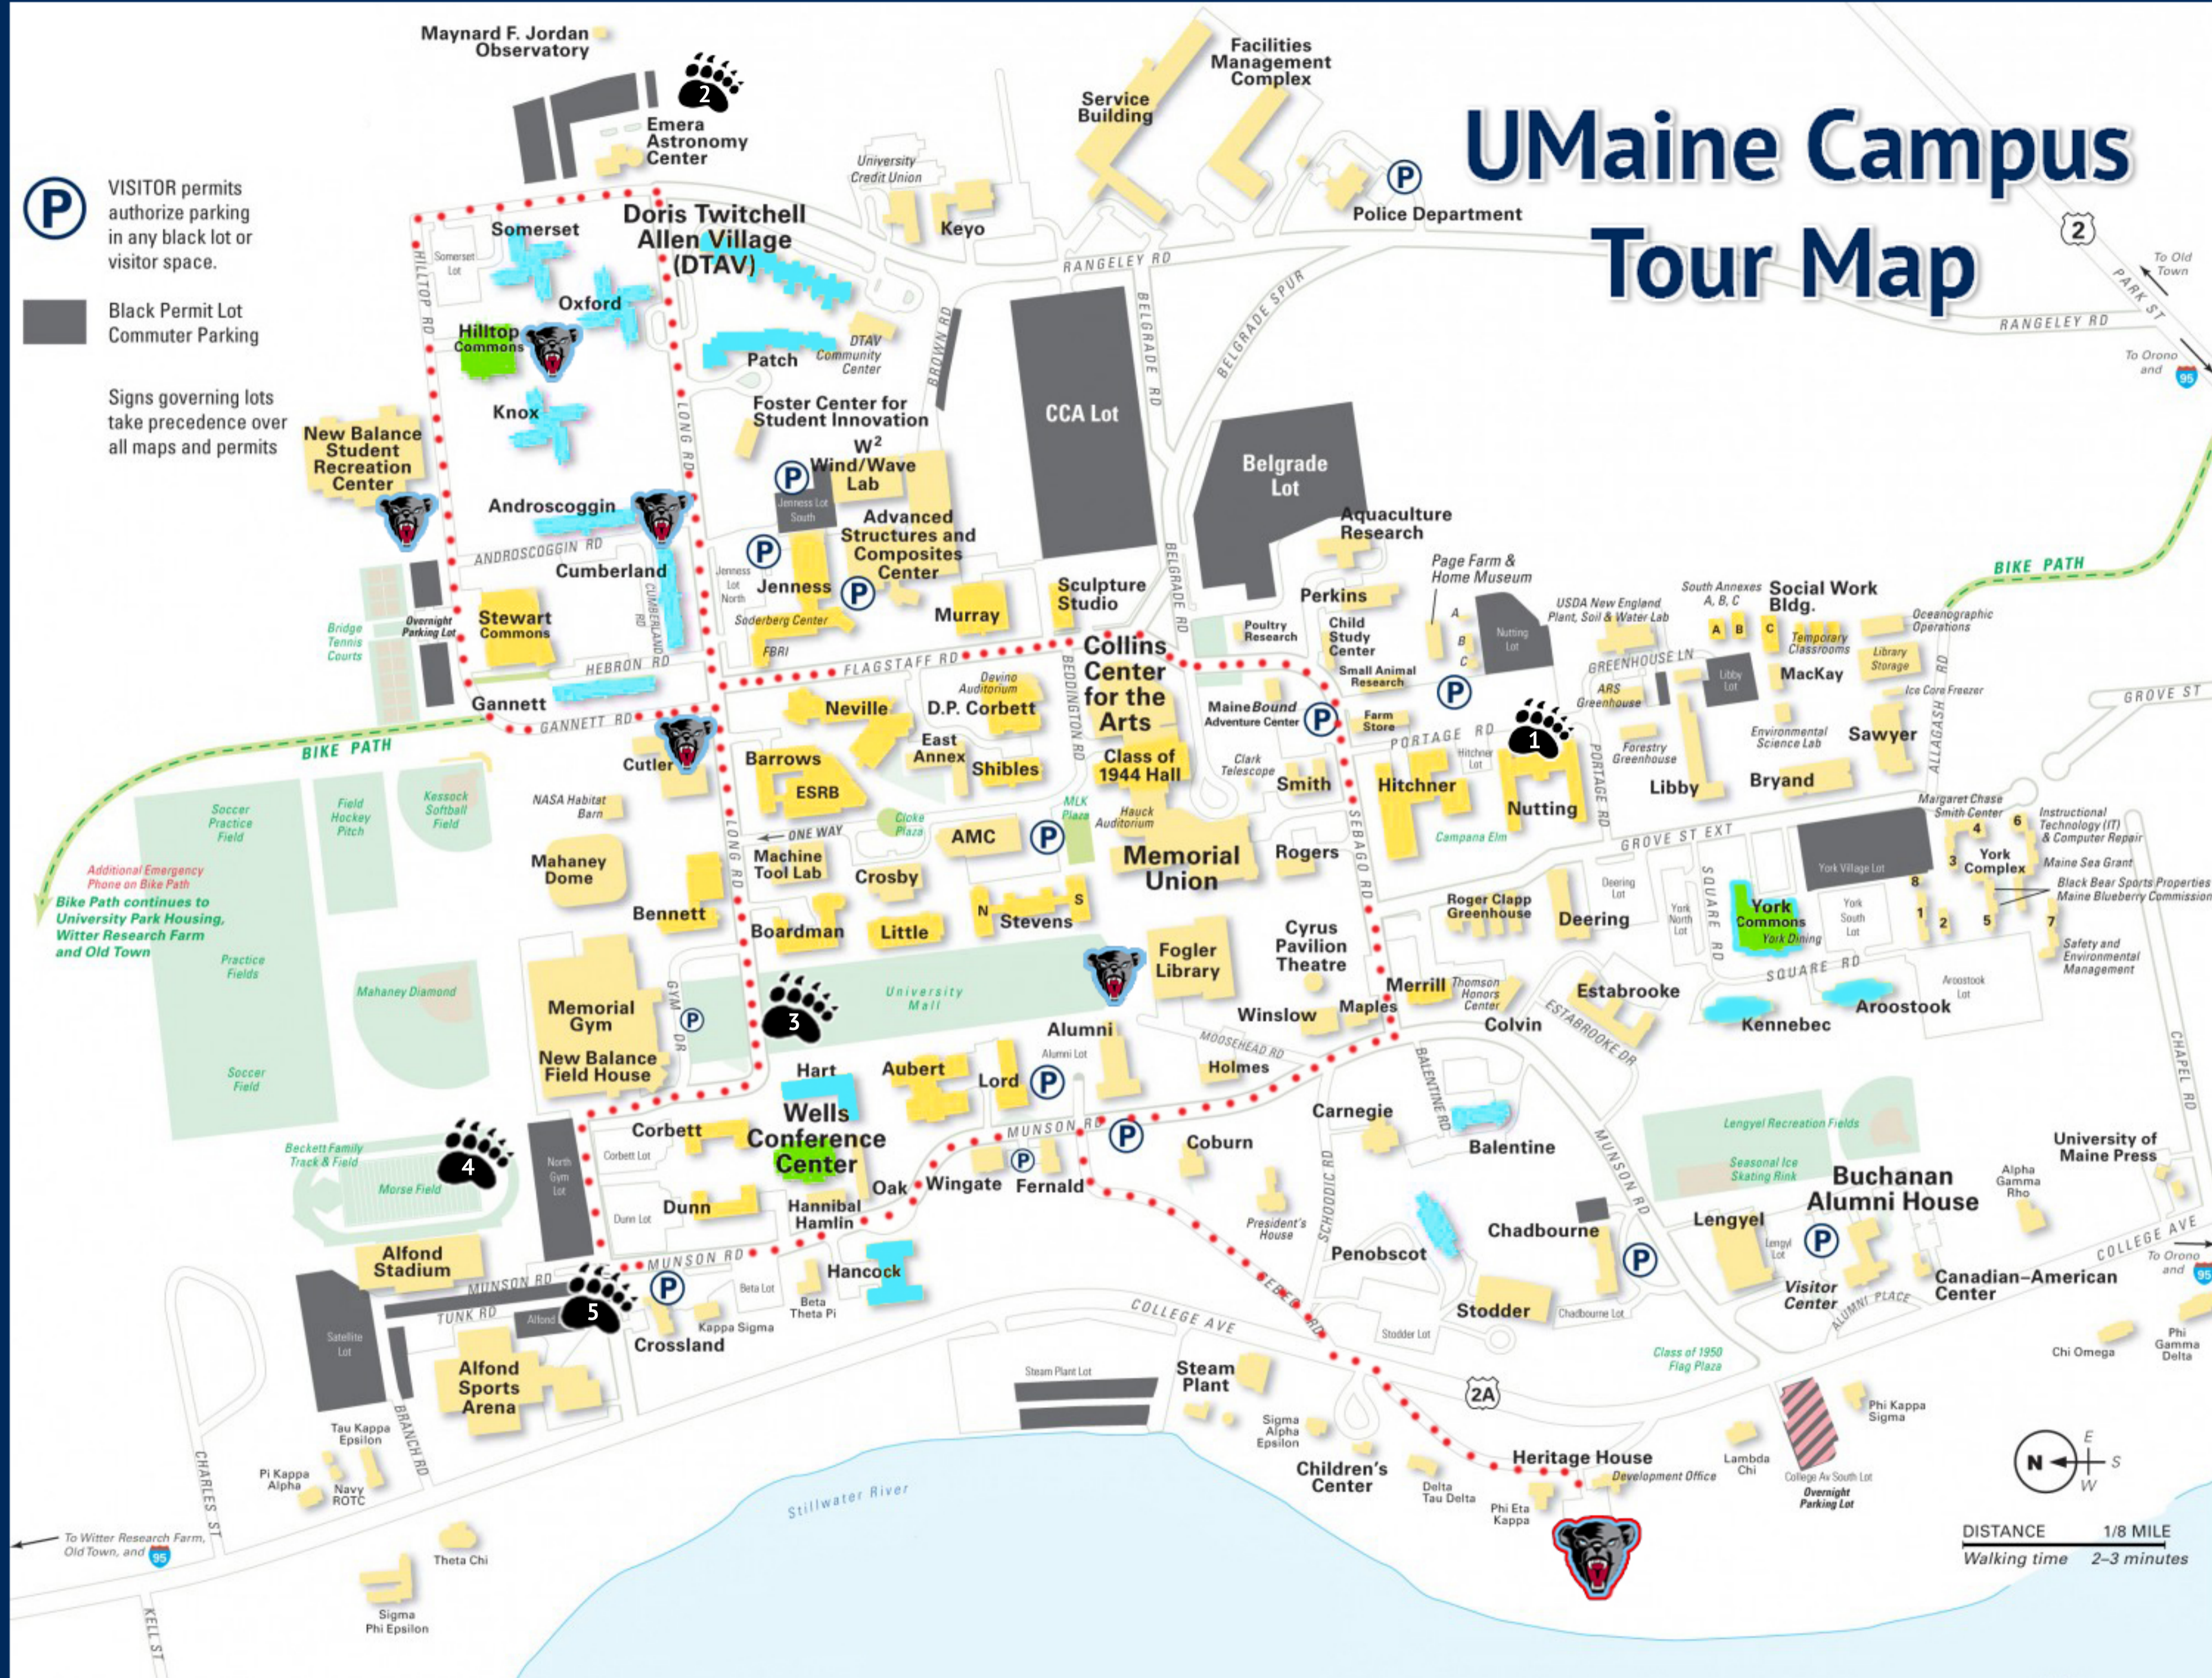

UMaine Campus Tour Map

P VISITOR permits authorize parking in any black lot or visitor space.

Black Permit Lot
Commuter Parking

Signs governing lots take precedence over all maps and permits

LEGEND

- START HERE!**
- Tour Stop**
- Parking Lots**
- Academic Buildings**
- Dining halls**
- Residence Halls**
- Tour Path**

Campus Culture Stops!

1. Nutting Hall
2. Emera Astronomy Center
3. The University Mall
4. Alfond Stadium
5. Alfond Sports Arena

DISTANCE 1/8 MILE
Walking time 2-3 minutes

TOUR STOPS

| UNIVERSITY OF MAINE

RAYMOND H. FOGLER LIBRARY

MEMORIAL UNION

- The Student Union is the hub of most student life on campus, it is home to the University Bookstore and Technology Center; where students can pick up their textbooks and swag all at the same time!
- Union Central and the Bears Den, two of the university’s grab and go dining locations.
- Includes spaces where students can relax, do homework and access many resources, including:
 - Commuter Lounge/First Year and Transfer Center
 - Center for Student Involvement
 - The Career Center
 - The Office of Diversity and Inclusion
 - Veterans Center
 - Club Meeting Rooms
 - + So much more!