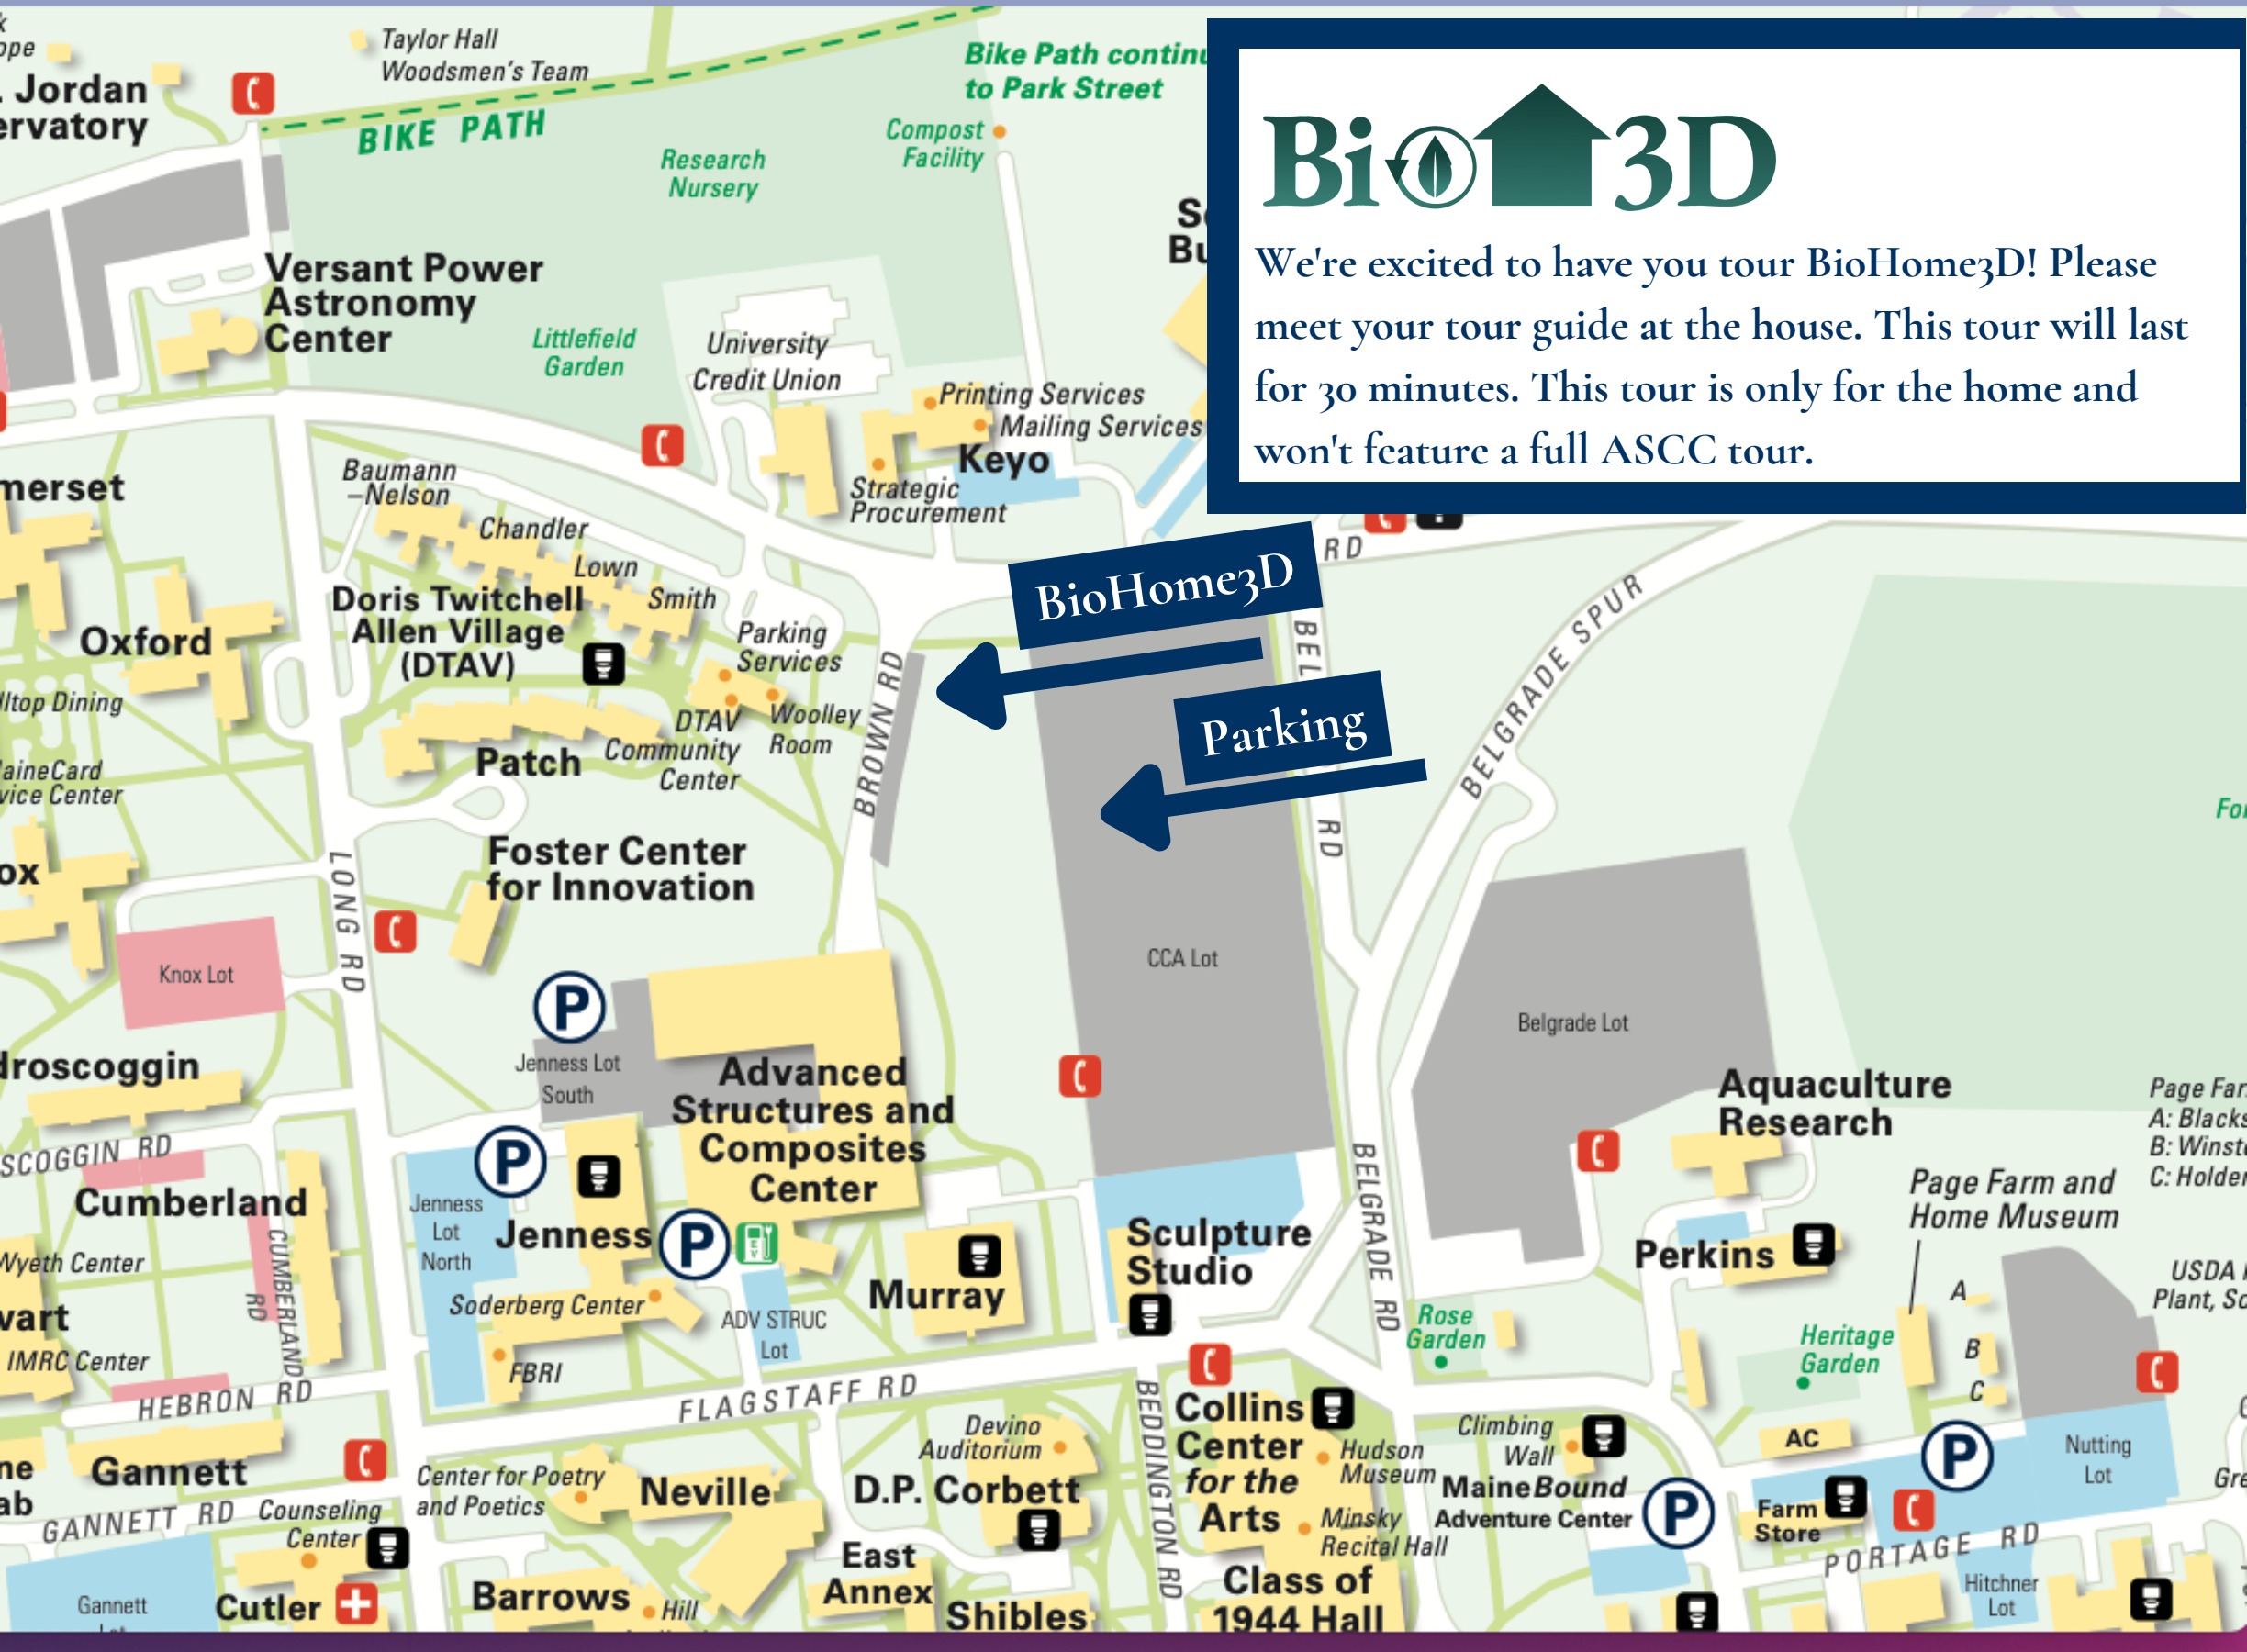

Bi↑3D

We're excited to have you tour BioHome3D! Please meet your tour guide at the house. This tour will last for 30 minutes. This tour is only for the home and won't feature a full ASCC tour.

BioHome3D

Parking